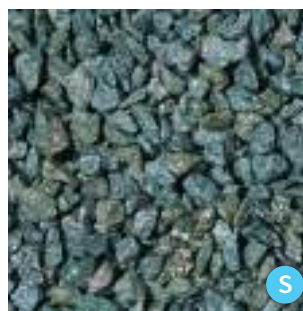

If the size or colour you are looking for is not shown, please get in touch.

Cotswold 20mm

Golden Gravel 10 | 20mm

Green Granite 16mm

Moonstone 20mm

Multispar 10mm

Red Granite 14mm

Derbyshire Buff 20mm

Silver Pink Granite 20mm

Cheshire Pink 14mm

Llyd 20mm

Polar White Marble 10mm

York Cream 20mm

Blossom 20mm

Blue Granite 14mm

Dalston 10 | 20mm

Chatsworth Spar 3-8mm

Grey Multi Flint 3-8mm

Monarch 3-8mm

Moorland Pink 3-8mm

Multi Spar 3-8mm

Tuscan Beige 6mm

White Calcined Flint 3-8mm

Windsor 3-8mm