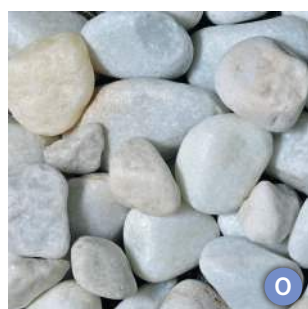

White Marble 40-80mm

Stock or Order

-  Products highlighted with this symbol show those we stock.
-  Products highlighted with this symbol show those available to order.

Our range of Cobbles and Pebbles are available in bagged and loose loads nationwide. Other grades and colours are available to order. Please contact us for any requirements you may have.

Pebbles

Apricot 8-16mm

Black Pendle

Portland 20-40mm

River Pebbles 20-40mm

White Marble 20-40mm

Scottish 20-40mm

Boulders