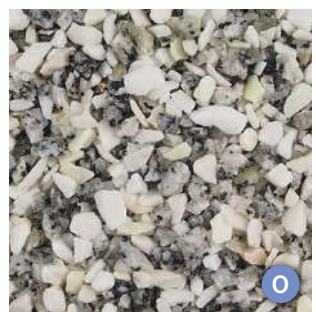

10/20mm Ballast

Type 1 Sub base

Grano Dust

Spars & Dashing

Developed to suit architects and system designers looking for a specific finish that is packaged allowing contractors to maximise coverage.

We have also developed a range of iron free products that give peace of mind with a quality finish.

Classic 3-8mm

Arctic Black & White 3-8mm

Arctic Champagne 3-8mm

Arctic Red & White 3-8mm

Arctic Silver 3-8mm

Arctic White 3-8mm

Ashton Cream 3-8mm

Caledonian Harvest 3-8mm

Chatsworth Spar 3-8mm

Grey Multi Flint 3-8mm

Monarch 3-8mm

Moorland Pink 3-8mm

Multi Spar 3-8mm

Tuscan Beige 6mm

White Calcined Flint 3-8mm

Windsor 3-8mm

Yellow Cream Quartz 3-8mm

Golden Gravel 6mm

Haydale 3-8mm

Saffron Spar 3-8mm

fe

'Iron staining' is a totally natural occurrence that can affect some stones when exposed to the environment. Products that may contain iron traces are marked within a box like this.