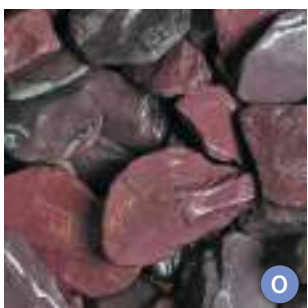

Blue paddles

Cumbrian Grey paddles

Green paddles

Plum paddles

Slate Products

Available Sizes	Product
20 40mm	Plum Blue Green Graphite Grey
30 - 80mm (paddlestones)	Plum Blue Green
80 - 150mm (paddlestones)	Cumbrian Grey

Chatsworth Spar 3-8mm

Grey Multi Flint 3-8mm

Monarch 3-8mm

Moorland Pink 3-8mm

Multi Spar 3-8mm

Tuscan Beige 6mm

White Calcined Flint 3-8mm

Windsor 3-8mm