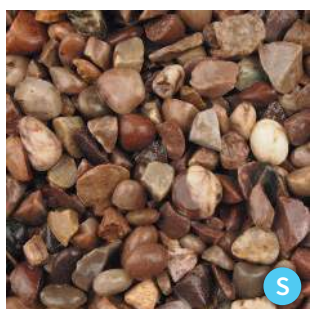

If the size or colour you are looking for is not shown, please get in touch.

Cotswold 20mm

Golden Gravel 10 | 20mm

Green Granite 16mm

Moonstone 20mm

Multispar 10mm

Red Granite 14mm

Derbyshire Buff 20mm

Silver Pink Granite 20mm

Cheshire Pink 14mm

Llyd 20mm

Polar White Marble 10mm

York Cream 20mm

Blossom 20mm

Blue Granite 14mm

Dalston 10 | 20mm

Chatsworth Spar 3-8mm

Grey Multi Flint 3-8mm

Monarch 3-8mm

Moorland Pink 3-8mm

Multi Spar 3-8mm

Tuscan Beige 6mm

White Calcined Flint 3-8mm

Windsor 3-8mm