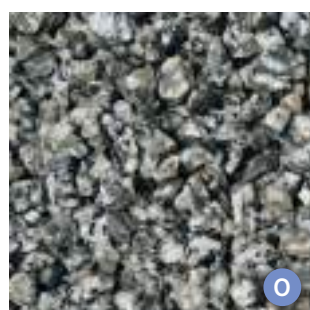

If the size or colour you are looking for is not shown, please get in touch.

Cotswold 20mm

Golden Gravel 10 | 20mm

Green Granite 16mm

Moonstone 20mm

Multispar 10mm

Red Granite 14mm

Derbyshire Buff 20mm

Silver Pink Granite 20mm

Cheshire Pink 14mm

Llyd 20mm

Polar White Marble 10mm

York Cream 20mm

Blossom 20mm

Blue Granite 14mm

Dalston 10 | 20mm

Midnight Blue 14mm

Silver Granite 14mm

(Rose) Quartz 10 | 20mm

Verona Quartz 10 | 20mm

Stock or Order

S Products highlighted with this symbol show those we stock.

O Products highlighted with this symbol show those available to order.

Chatsworth Spar 3-8mm

Grey Multi Flint 3-8mm

Monarch 3-8mm

Moorland Pink 3-8mm

Multi Spar 3-8mm

Tuscan Beige 6mm

White Calcined Flint 3-8mm

Windsor 3-8mm