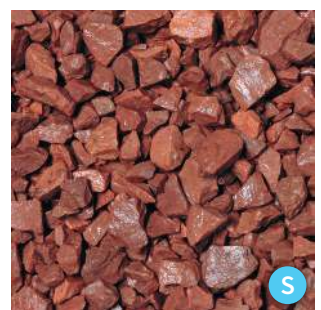

If the size or colour you are looking for is not shown, please get in touch.

Cotswold 20mm

Golden Gravel 10 | 20mm

Green Granite 16mm

Moonstone 20mm

Multispar 10mm

Red Granite 14mm

Derbyshire Buff 20mm

Silver Pink Granite 20mm

Cheshire Pink 14mm

Llyd 20mm

Polar White Marble 10mm

York Cream 20mm

Blossom 20mm

Blue Granite 14mm

Dalston 10 | 20mm

Chatsworth Spar 3-8mm

Grey Multi Flint 3-8mm

Monarch 3-8mm

Moorland Pink 3-8mm

Multi Spar 3-8mm

Tuscan Beige 6mm

White Calcined Flint 3-8mm

Windsor 3-8mm