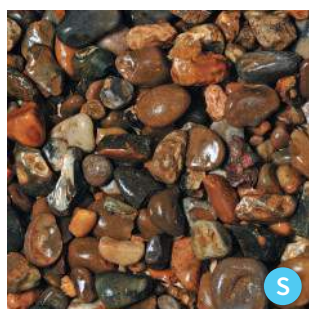

If the size or colour you are looking for is not shown, please get in touch.

Cotswold 20mm

Golden Gravel 10 | 20mm

Green Granite 16mm

Moonstone 20mm

Multispar 10mm

Red Granite 14mm

Derbyshire Buff 20mm

Silver Pink Granite 20mm

Cheshire Pink 14mm

Llyd 20mm

Polar White Marble 10mm

York Cream 20mm

Blossom 20mm

Blue Granite 14mm

Dalston 10 | 20mm

Chatsworth Spar 3-8mm

Grey Multi Flint 3-8mm

Monarch 3-8mm

Moorland Pink 3-8mm

Multi Spar 3-8mm

Tuscan Beige 6mm

White Calcined Flint 3-8mm

Windsor 3-8mm