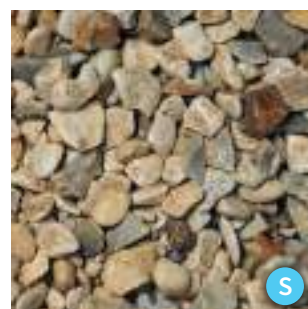

If the size or colour you are looking for is not shown, please get in touch.

Cotswold 20mm

Golden Gravel 10 | 20mm

Green Granite 16mm

Moonstone 20mm

Multispar 10mm

Red Granite 14mm

Derbyshire Buff 20mm

Silver Pink Granite 20mm

Cheshire Pink 14mm

Llyd 20mm

Polar White Marble 10mm

York Cream 20mm

Blossom 20mm

Blue Granite 14mm

Dalston 10 | 20mm