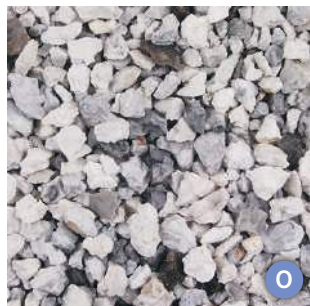

Grey Multi Flint 3-8mm