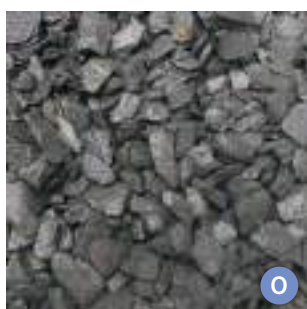

Graphite Grey 20 | 40mm