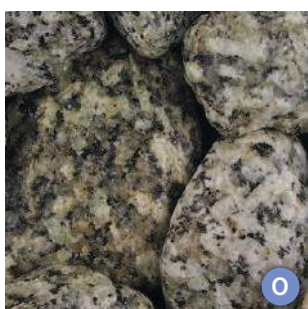

Midnight Blue 14mm

Silver Granite 14mm

(Rose) Quartz 10 | 20mm

Verona Quartz 10 | 20mm

Stock or Order

S Products highlighted with this symbol show those we stock.

O Products highlighted with this symbol show those available to order.

Cobbles

Black Pendle 40-80mm

Cambrian Green 40-80mm

Dove White 40-80mm

Ivory 40-80mm

Scottish 50-80mm+

Silver Granite 40-80mm

Tuscan Marble 40-80mm

White Marble 40-80mm

Stock or Order

-  Products highlighted with this symbol show those we stock.
-  Products highlighted with this symbol show those available to order.

Our range of Cobbles and Pebbles are available in bagged and loose loads nationwide. Other grades and colours are available to order. Please contact us for any requirements you may have.

Chatsworth Spar 3-8mm

Grey Multi Flint 3-8mm

Monarch 3-8mm

Moorland Pink 3-8mm

Multi Spar 3-8mm

Tuscan Beige 6mm

White Calcined Flint 3-8mm

Windsor 3-8mm