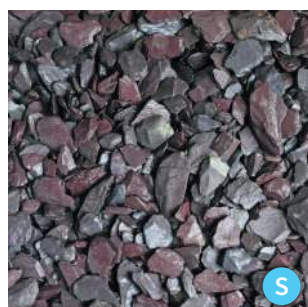

Plum 20 | 40mm